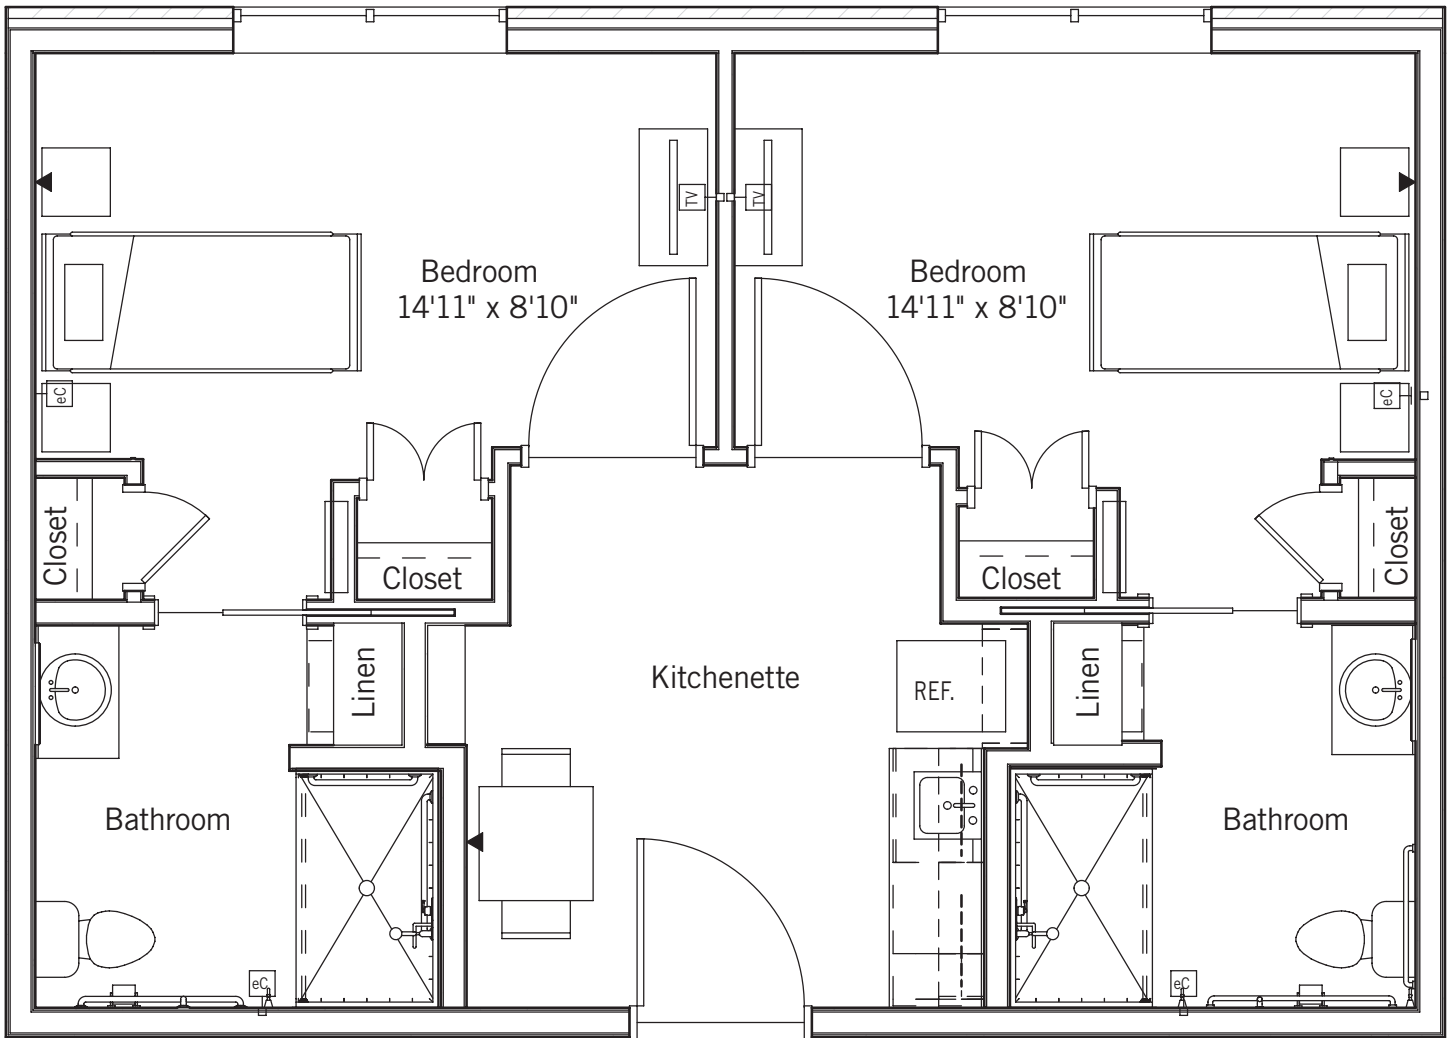

## The Avery

359 sq. ft.

|  |                             |
|--|-----------------------------|
|  | TELEPHONE CONNECTION        |
|  | CABLE TELEVISION CONNECTION |
|  | EMERGENCY CALL ALARM        |

Add more Living to your Life®

Matthews | WindsorRunCommunity.com

All Dimensions Are Approximate - NOT FOR CONSTRUCTION - For Information Only

# Studio Deluxe Suite

## The Bennett

632 sq. ft.

|  |                             |
|--|-----------------------------|
|  | TELEPHONE CONNECTION        |
|  | CABLE TELEVISION CONNECTION |
|  | EMERGENCY CALL ALARM        |