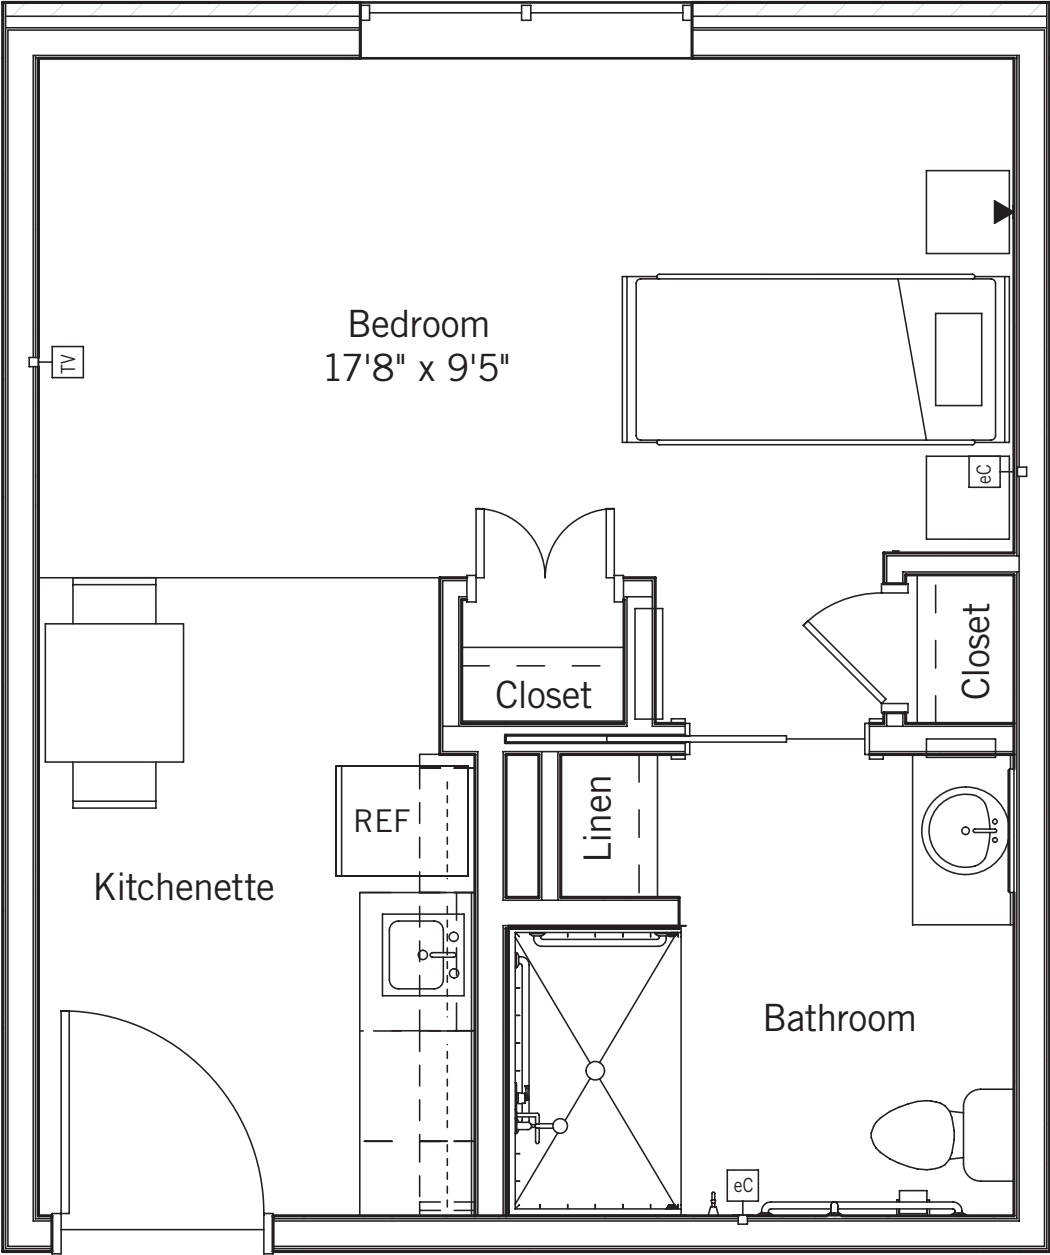

# Studio Apartment

## The Avery

359 sq. ft.

|  |                             |
|--|-----------------------------|
|  | TELEPHONE CONNECTION        |
|  | CABLE TELEVISION CONNECTION |
|  | EMERGENCY CALL ALARM        |

Add more Living to your Life®

# Studio Deluxe Suite

## The Bennett

632 sq. ft.

|  |                             |
|--|-----------------------------|
|  | TELEPHONE CONNECTION        |
|  | CABLE TELEVISION CONNECTION |
|  | EMERGENCY CALL ALARM        |